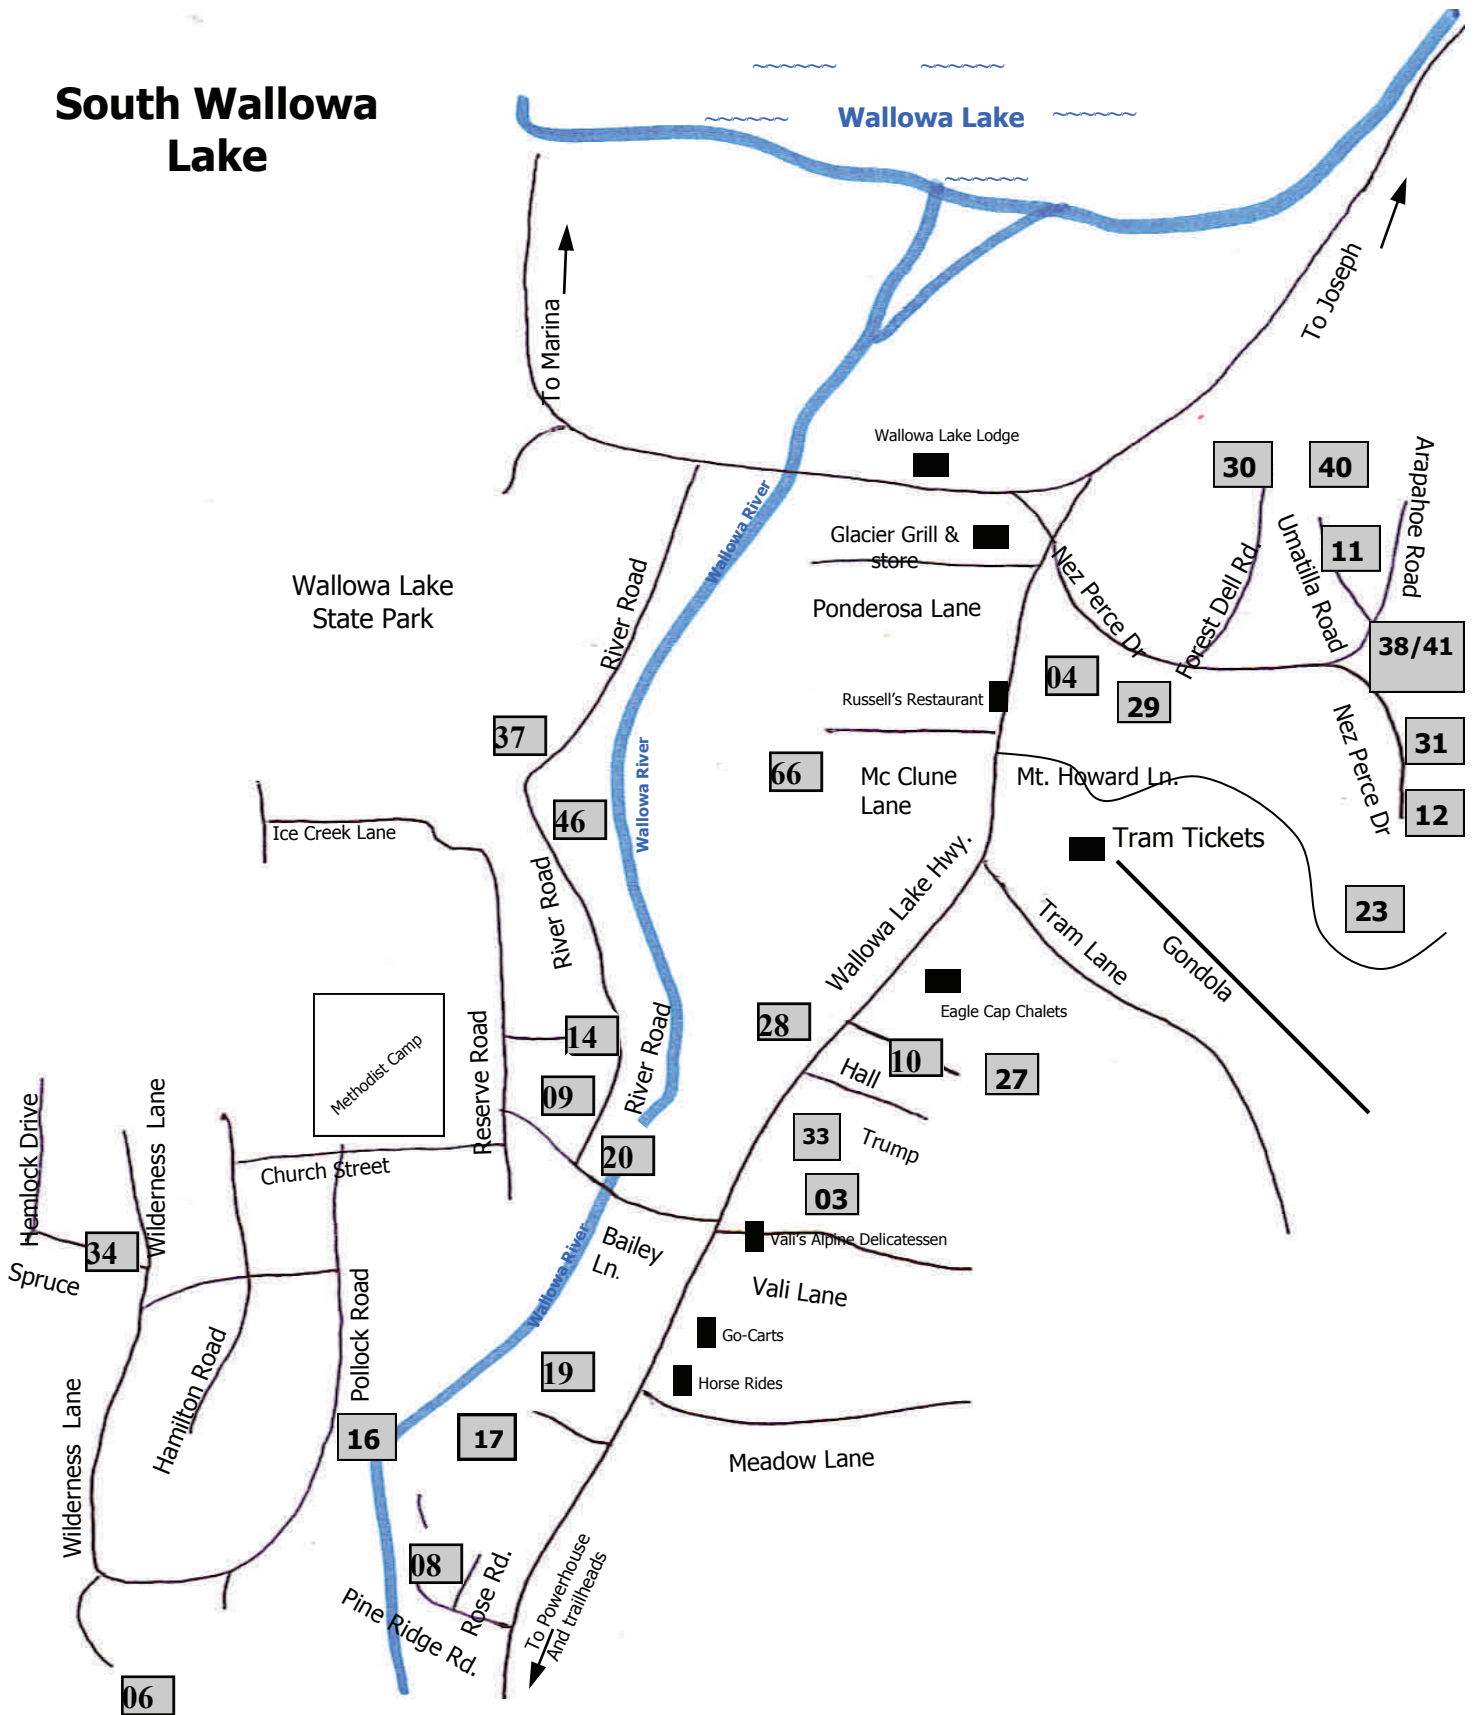

South Wallowa Lake

Wallowa Lake Vacation Rentals, Inc.

Cindi Aschenbrenner ~ P.O. Box 296 ~ Enterprise, OR 97828 ~

1-800-709-2039 ~ 541-426-2039 ~

email: cindi@wallowalakevacationrentals.com ~

web: www.wallowalakevacationrentals.com